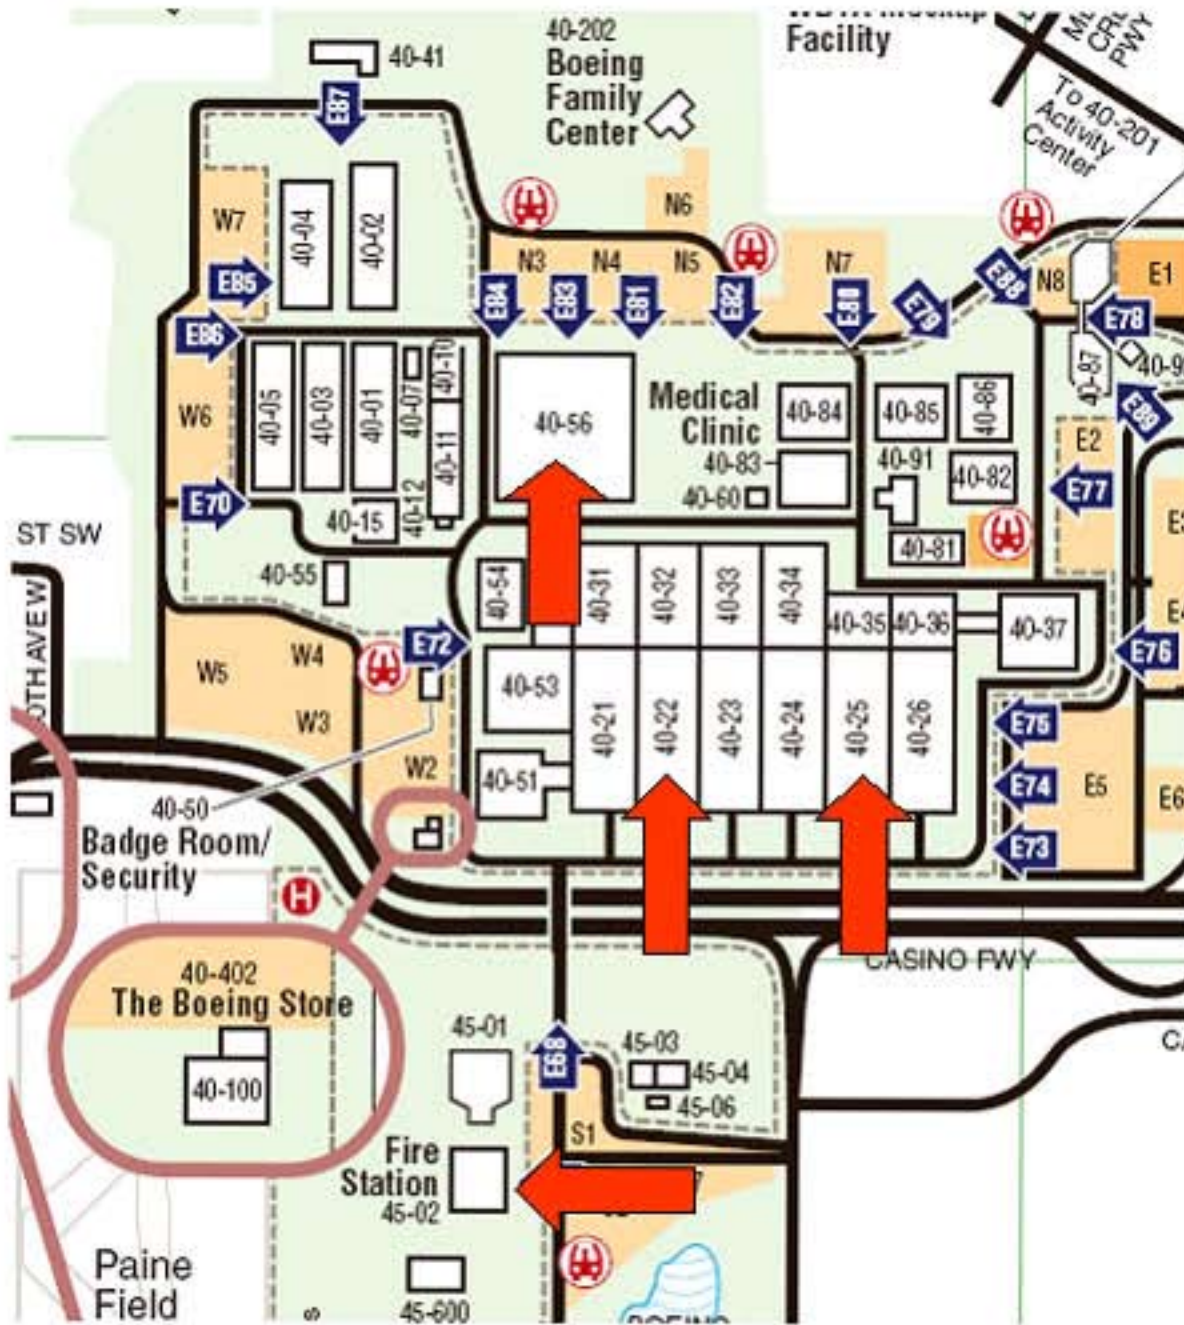

# Everett Factory QOTP Locations

- 40-56 EDRC Col.A2
- 40-22.2 EDRC Col. F10
- 40-25.2 EDRC Col. M10
- 45-02 EDRC Col. G10

## IAM/Boeing Joint Program 7-061 Office

7710 Evergreen Way  
Everett, WA 98203

For appointments call 425-342-9973

Map is not drawn to scale