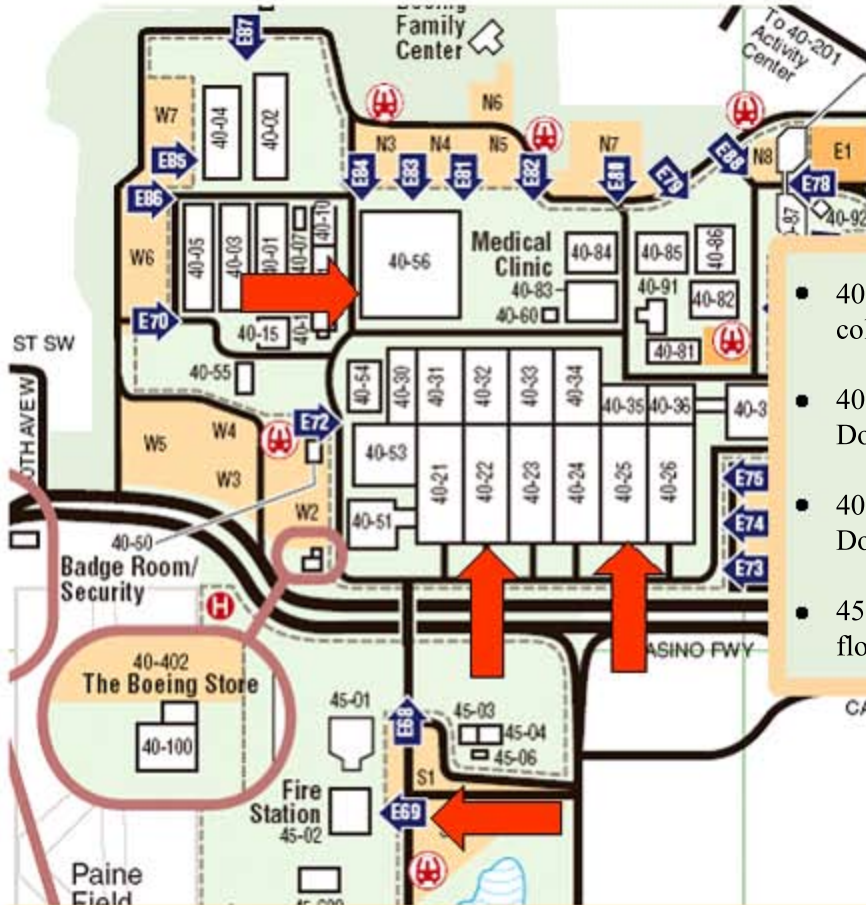

Everett QTTP Locations

For appointment call 425-342-9973

- 40-56 Mezz West EDRC col A 2.5, Door MEBB2
- 40-22.2 EDRC, Col E10 Door 22E10
- 40-25.2 EDRC, Col M9 Door 201M9
- 45-02 EDRC Col G10, 2nd floor

IAM/Boeing Joint Programs North Site main office
 7710 Evergreen Way
 Everett, WA 98203